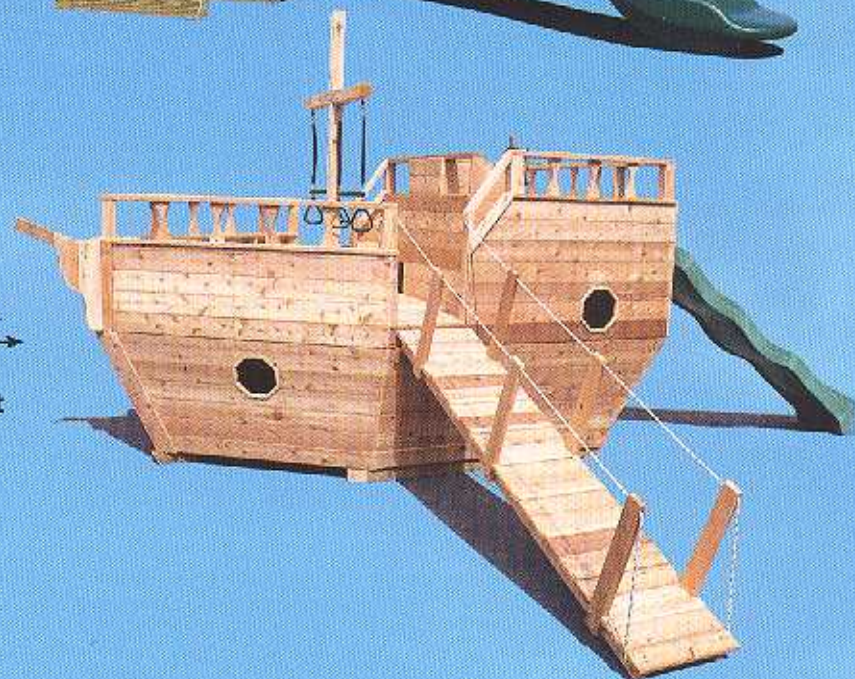

## *Small Boat*

8' x 14' x 7'6"H

4" x 4" x 10' Mast

OPTIONS SHOWN

Canopy & 10 Swing Set Extension

## *Small Boat*

8' x 14' x 7'6"H

4" x 4" x 10' Mast

OPTIONS SHOWN

Rock Wall • Heavy Duty Slide

## *Small Boat*

8' x 14' x 7'6"H

4" x 4" x 10' Mast

OPTION SHOWN

Cedar Lumber

*Wolmanized Natural Select Wood.*

# Wooden PLAYGROUND BOATS

*Waves & Waves of Fun!*

*Medium Ark*

8' x 22' x 10'½"H  
4' x 5' Playhouse

*Medium Boat*

8' x 18' x 9'2"H  
6" x 6" x 12' Mast  
OPTION SHOWN  
Clear Coat Water Repellent

*Large Boat*