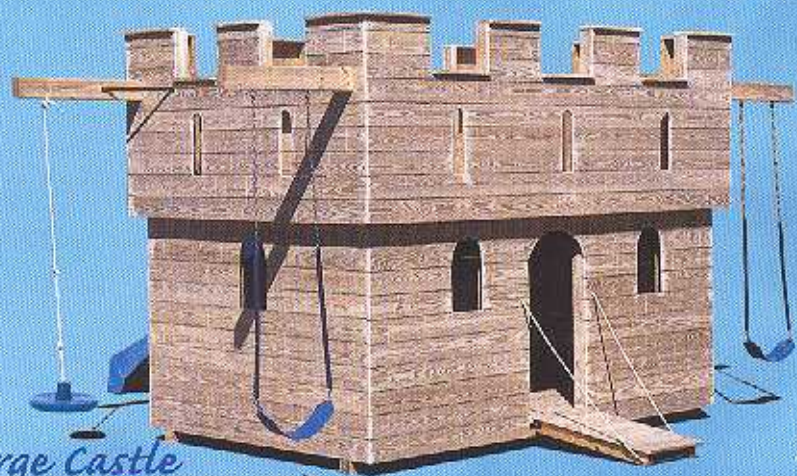

8' x 25' x 9'10"H  
6" x 6" x 14' Mast

**ALL BOATS INCLUDE**

(1) 10' Slide • (1) Ladder • (1) Ramp • (1) Ship Wheel  
(1) Fireman's Pole • (2) Trapeze Bars

**OPTIONS AVAILABLE**

A-Frame Swing Set • Canopy  
Clear Coat Water Repellent • Cedar Lumber

# Wooden PLAYGROUND CASTLES

Let them play like kings!

*Small Castle*

7' x 8' x 7' 9" H

OPTION SHOWN

Clear Coat Water Repellent

*Medium Castle*

8' x 9' x 9' 2" H

OPTION SHOWN

Rockwall • Heavy Duty Slide

*Large Castle*

8' x 12' x 9' 2" H

*Assembly  
Layout*

ALL  
PLAYGROUND  
EQUIPMENT  
IS AVAILABLE  
IN KITS

*Kit  
Package*

Instructions Available