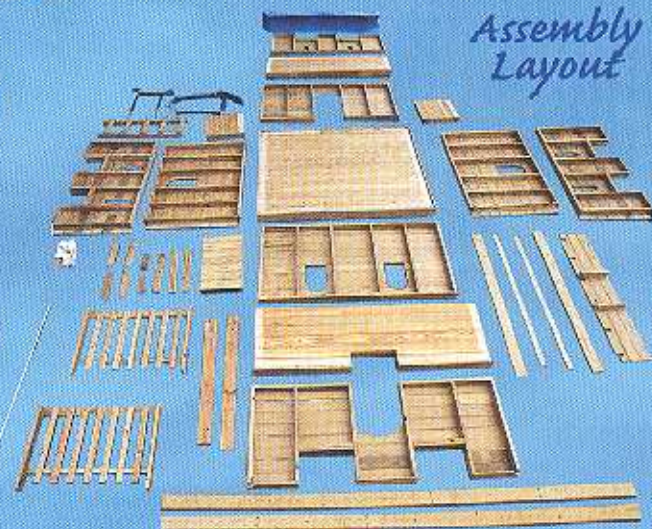

8' x 25' x 9'10"H  
6" x 6" x 14' Mast

**ALL BOATS INCLUDE**

(1) 10' Slide • (1) Ladder • (1) Ramp • (1) Ship Wheel  
(1) Fireman's Pole • (2) Trapeze Bars

**OPTIONS AVAILABLE**

A-Frame Swing Set • Canopy  
Clear Coat Water Repellent • Cedar Lumber

# Wooden PLAYGROUND CASTLES

Let them play like kings!

*Small Castle*

7' x 8' x 7' 9" H

OPTION SHOWN

Clear Coat Water Repellent

*Medium Castle*

8' x 9' x 9' 2" H

OPTION SHOWN

Rockwall • Heavy Duty Slide

*Large Castle*

8' x 12' x 9' 2" H

*Assembly  
Layout*

ALL  
PLAYGROUND  
EQUIPMENT  
IS AVAILABLE  
IN KITS

*Kit  
Package*

Instructions Available