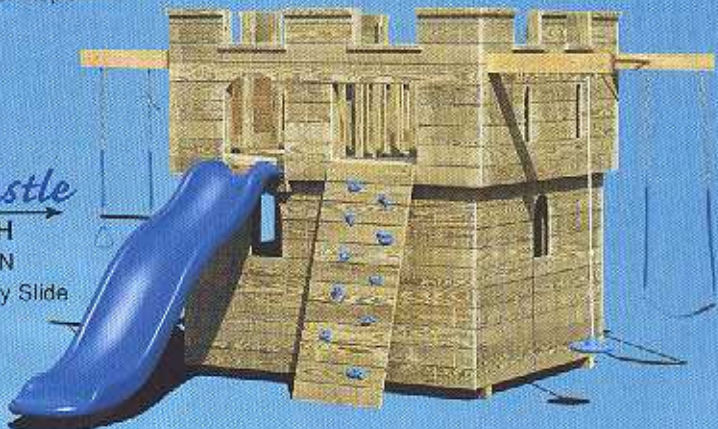

8' x 25' x 9'10"H  
6" x 6" x 14' Mast

**ALL BOATS INCLUDE**

(1) 10' Slide • (1) Ladder • (1) Ramp • (1) Ship Wheel  
(1) Fireman's Pole • (2) Trapeze Bars

**OPTIONS AVAILABLE**

A-Frame Swing Set • Canopy  
Clear Coat Water Repellent • Cedar Lumber

# Wooden PLAYGROUND CASTLES

Let them play like kings!

*Small Castle*

7' x 8' x 7' 9" H

OPTION SHOWN

Clear Coat Water Repellent

*Medium Castle*

8' x 9' x 9' 2" H

OPTION SHOWN

Rockwall • Heavy Duty Slide

*Large Castle*

8' x 12' x 9' 2" H

*Assembly  
Layout*

ALL  
PLAYGROUND  
EQUIPMENT  
IS AVAILABLE  
IN KITS

*Kit  
Package*

Instructions Available