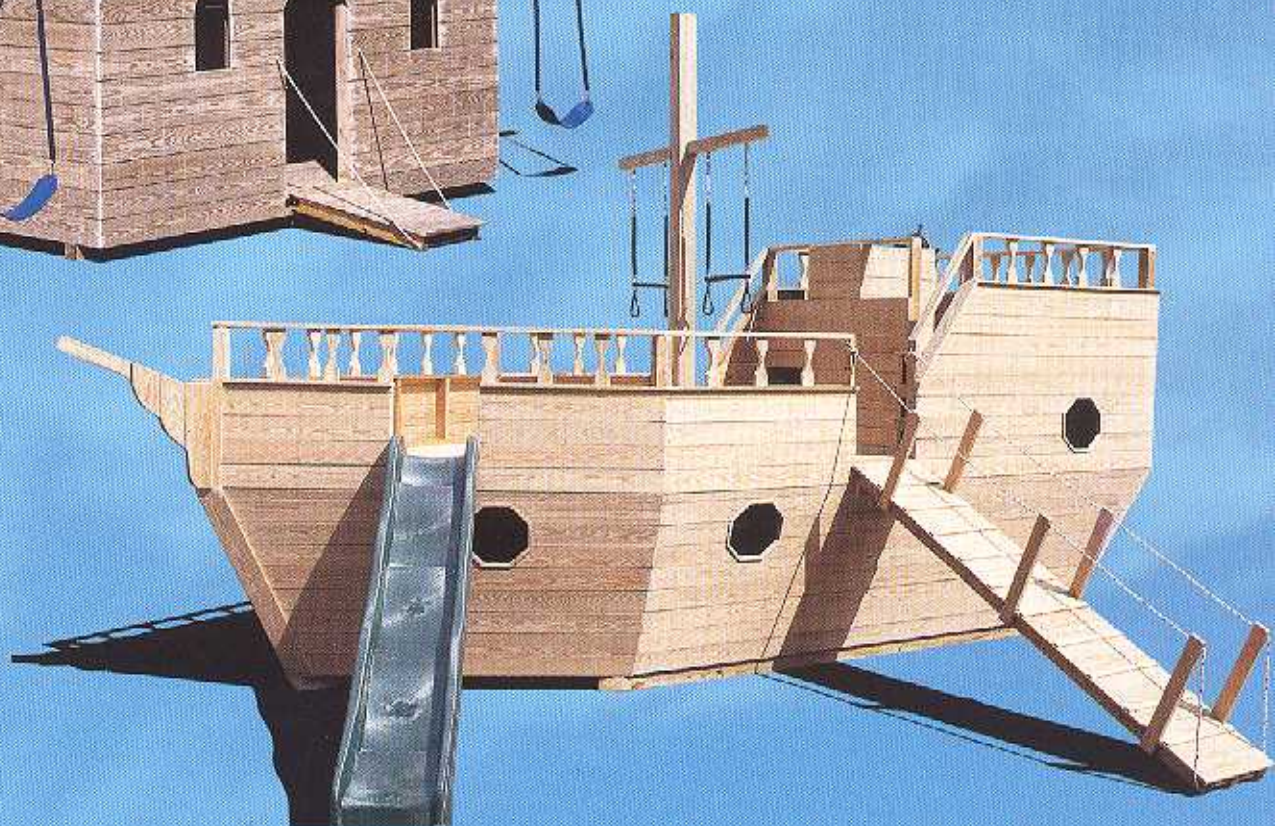

# Wooden PLAYGROUND EQUIPMENT

*An Effective Alternative to Traditional Treated Lumber*

## *Small Boat*

8' x 14' x 7'6"H

4" x 4" x 10' Mast

OPTIONS SHOWN

Canopy & 10 Swing Set Extension

## *Small Boat*

8' x 14' x 7'6"H

4" x 4" x 10' Mast

OPTIONS SHOWN

Rock Wall • Heavy Duty Slide

## *Small Boat*

8' x 14' x 7'6"H

4" x 4" x 10' Mast

OPTION SHOWN

Cedar Lumber

*Wolmanized Natural Select Wood.*