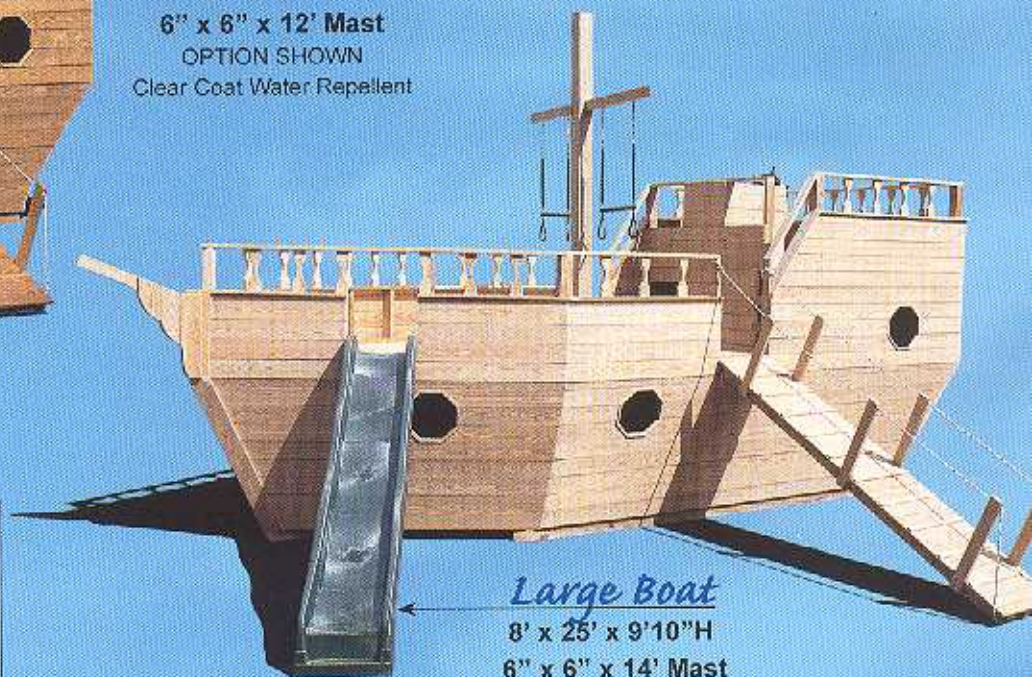

## *Small Boat*

8' x 14' x 7'6"H

4" x 4" x 10' Mast

OPTIONS SHOWN

Canopy & 10 Swing Set Extension

## *Small Boat*

8' x 14' x 7'6"H

4" x 4" x 10' Mast

OPTION SHOWN

Cedar Lumber

*Wolmanized Natural Select Wood.*

# Wooden PLAYGROUND BOATS

*Waves & Waves of Fun!*

*Medium Ark*

8' x 22' x 10'½"H  
4' x 5' Playhouse

*Medium Boat*

8' x 18' x 9'2"H  
6" x 6" x 12' Mast  
OPTION SHOWN  
Clear Coat Water Repellent

*Large Boat*

8' x 25' x 9'10"H  
6" x 6" x 14' Mast

**ALL BOATS INCLUDE**

(1) 10' Slide • (1) Ladder • (1) Ramp • (1) Ship Wheel  
(1) Fireman's Pole • (2) Trapeze Bars

**OPTIONS AVAILABLE**

A-Frame Swing Set • Canopy  
Clear Coat Water Repellent • Cedar Lumber