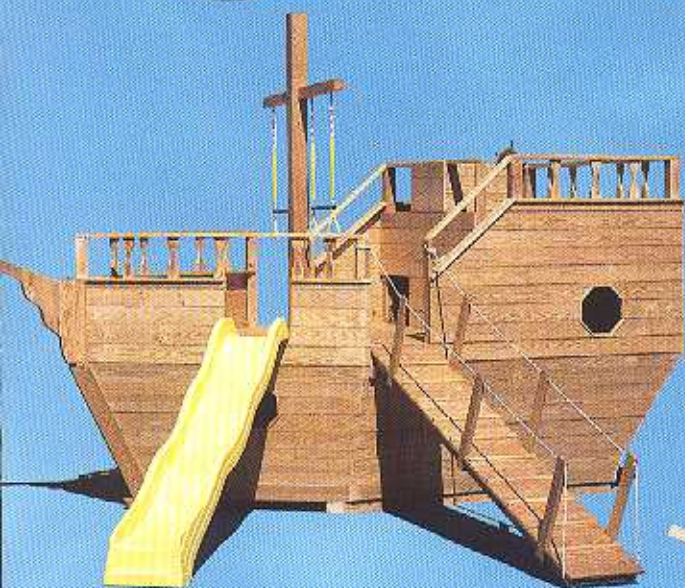

## *Small Boat*

8' x 14' x 7'6"H

4" x 4" x 10' Mast

OPTIONS SHOWN

Canopy & 10 Swing Set Extension

## *Small Boat*

8' x 14' x 7'6"H

4" x 4" x 10' Mast

OPTION SHOWN

Cedar Lumber

*Wolmanized Natural Select Wood.*

# Wooden PLAYGROUND BOATS

*Waves & Waves of Fun!*

*Medium Ark*

8' x 22' x 10'½"H  
4' x 5' Playhouse

*Medium Boat*

8' x 18' x 9'2"H  
6" x 6" x 12' Mast  
OPTION SHOWN  
Clear Coat Water Repellent

*Large Boat*

8' x 25' x 9'10"H  
6" x 6" x 14' Mast

**ALL BOATS INCLUDE**

(1) 10' Slide • (1) Ladder • (1) Ramp • (1) Ship Wheel  
(1) Fireman's Pole • (2) Trapeze Bars

**OPTIONS AVAILABLE**

A-Frame Swing Set • Canopy  
Clear Coat Water Repellent • Cedar Lumber