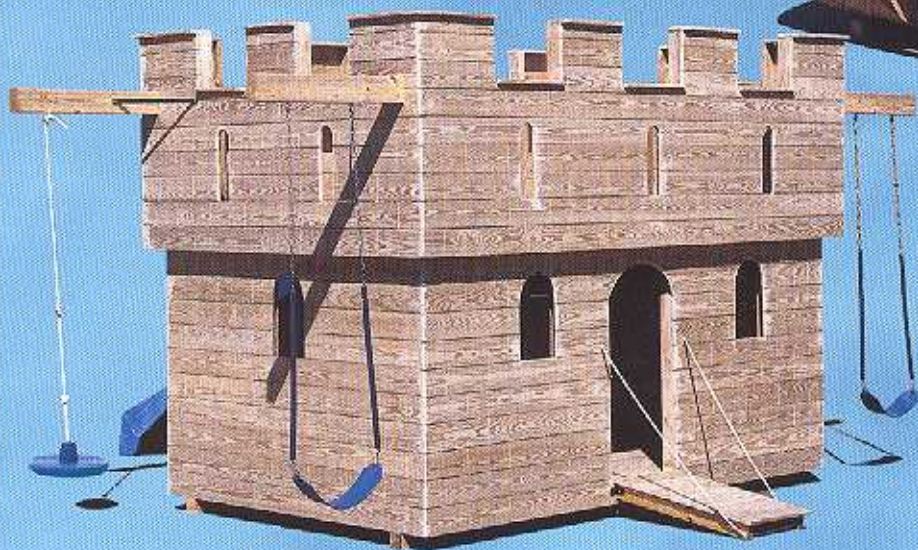

# Wooden PLAYGROUND EQUIPMENT

*An Effective Alternative to Traditional Treated Lumber*

## *Small Boat*

8' x 14' x 7'6"H

4" x 4" x 10' Mast

OPTIONS SHOWN

Canopy & 10 Swing Set Extension

## *Small Boat*

8' x 14' x 7'6"H

4" x 4" x 10' Mast

OPTIONS SHOWN

Rock Wall • Heavy Duty Slide

## *Small Boat*

8' x 14' x 7'6"H

4" x 4" x 10' Mast

OPTION SHOWN

Cedar Lumber

*Wolmanized Natural Select Wood.*